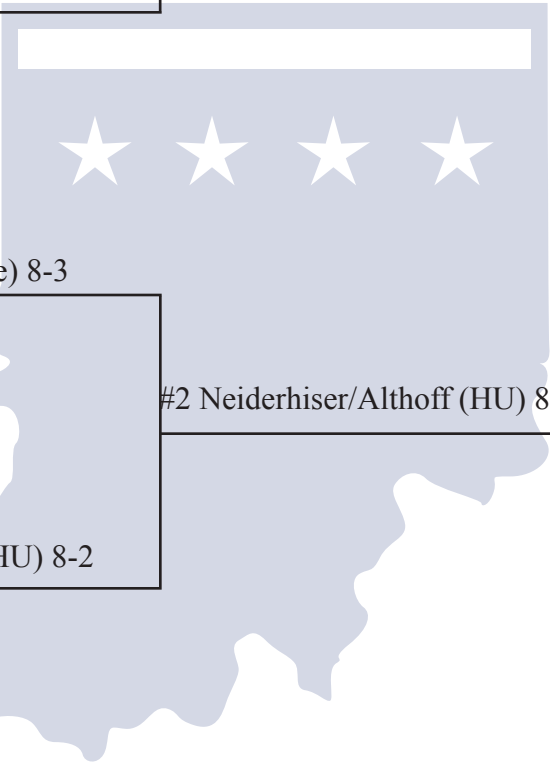

# MCC Women's Tennis Tournament - 2009

## #1 Doubles

Thursday, Oct. 8

Friday, October 9

Saturday, October 10

#1 Goeke/Marsh (TU)

#8 Lanctot/Hasan (GO)

#1 Goeke/Marsh (TU) 8-4

#4 Massey/Delk (IWU)

#2 Neiderhiser/Althoff (HU)

#2 Neiderhiser/Althoff (HU) 8-2

#1 Goeke/Marsh (TU) 8-6