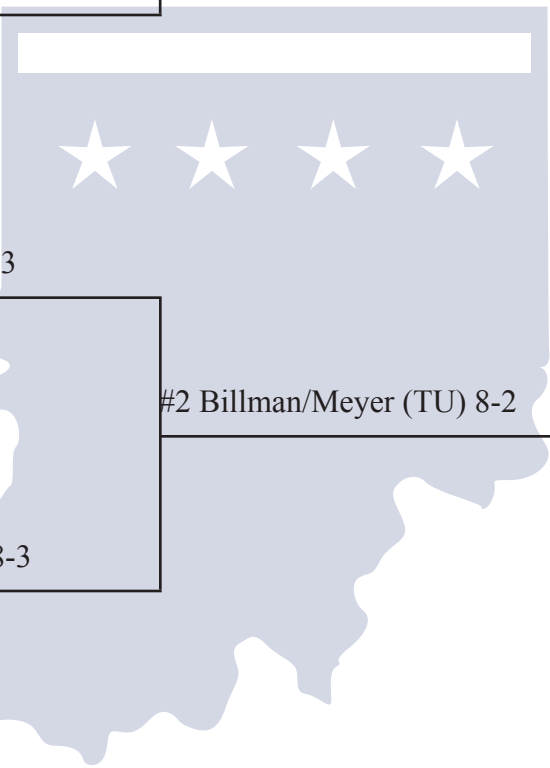

#2 Neiderhiser/Althoff (HU)

#2 Neiderhiser/Althoff (HU) 8-2

#1 Goeke/Marsh (TU) 8-6

## #2 Doubles

Thursday, Oct. 8

Friday, October 9

Saturday, October 10

#1 Meyering/Wilson (IWU)

#8 Dewing/Groff (GO)

#4 Jergensen/A. Redhair (Grace)

#5 Kragt/Kafader (SAU)

#1 Meyering/Wilson (IWU) 8-2

#2 Bedon/Johnson (TU) 8-5

#1 Meyering/Wilson (IWU) 8-6

## #3 Doubles

Thursday, Oct. 8

Friday, October 9

Saturday, October 10

#1 Kooyer/McGuire (IWU)

#8 Hosinski/Focht (BC)

#1 Kooyer/McGuire (IWU) 8-1

#1 Kooyer/McGuire (IWU) 8-4