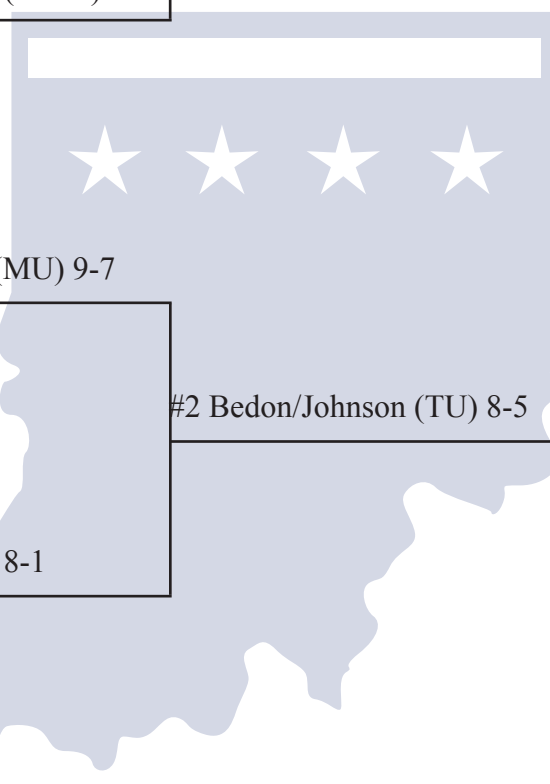

#2 Neiderhiser/Althoff (HU)

#2 Neiderhiser/Althoff (HU) 8-2

#1 Goeke/Marsh (TU) 8-6

## #2 Doubles

Thursday, Oct. 8

Friday, October 9

Saturday, October 10

#1 Meyering/Wilson (IWU)

#8 Dewing/Groff (GO)

#4 Jergensen/A. Redhair (Grace)

#5 Kragt/Kafader (SAU)

#6 Edison/Anglin (BC)

#3 Reynolds/O'Conner (MU)

#7 Cox/Mey (USF)

#2 Bedon/Johnson (TU)

#1 Meyering/Wilson (IWU) 8-0

#4 Jergensen/A. Redhair (Grace) 8-4

#3 Reynolds/O'Conner (MU) 9-7

#2 Bedon/Johnson (TU) 8-1

#1 Meyering/Wilson (IWU) 8-2

#2 Bedon/Johnson (TU) 8-5

#1 Meyering/Wilson (IWU) 8-6