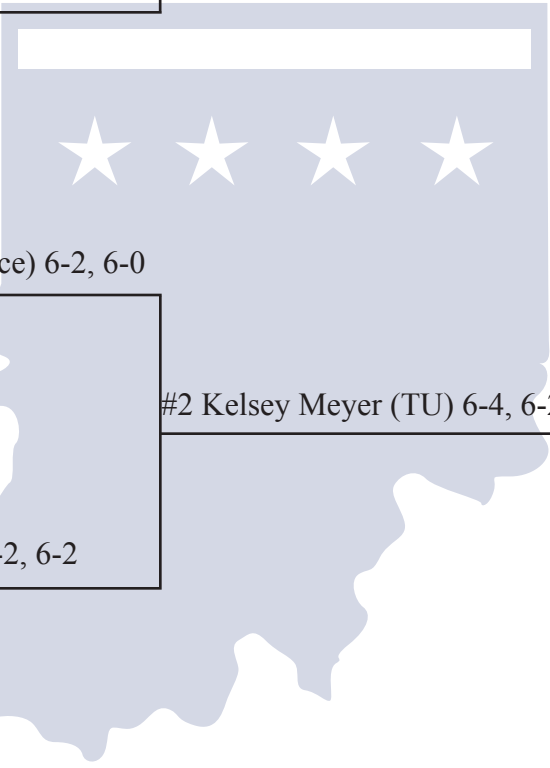

MCC Women's Tennis Tournament - 2009

#6 Singles

Thursday, Oct. 8

Friday, October 9

Saturday, October 10

#1 Caitlin McGuire (IWU)

#8 Chelsea Wampler (GO)

#4 Lauren Sunderman (HU)

#5 Alyssa Richard (MU)

#6 Jill Focht (BC)

#3 Meghan Redhair (Grace)

#7 Alyssa Ewbank (SAU)

#2 Kelsey Meyer (TU)

#1 Caitlin McGuire (IWU) 6-0, 6-0

#5 Alyssa Richard (MU) 7-5, 6-2

#3 Meghan Redhair (Grace) 6-2, 6-0

#2 Kelsey Meyer (TU) 6-2, 6-2

#1 Caitlin McGuire (IWU) 6-0, 6-0

#2 Kelsey Meyer (TU) 6-4, 6-2

#1 Caitlin McGuire (IWU) 6-3, 6-4