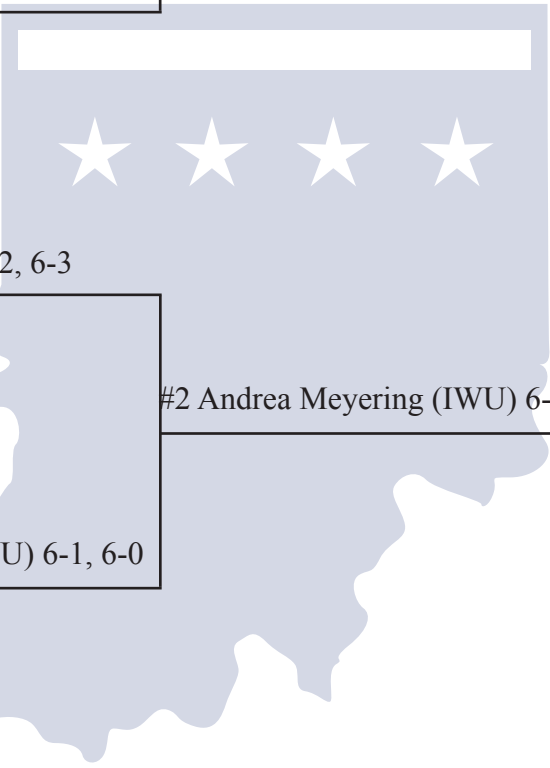

#3 Haley Neiderhiser (HU) 7-5, 6-0

#2 Germania Bedon (TU) 6-2, 6-1

#2 Germania Bedon (TU) 6-2, 6-1

#2 Germania Bedon (TU) 6-1, 6-1

MCC Women's Tennis Tournament - 2009

#2 Singles

Thursday, Oct. 8

Friday, October 9

Saturday, October 10

#1 Kristin Goeke (TU)

#8 Brittney Anglin (BC)

#4 Dana Reynolds (MU)

#5 Kelly Smith (SAU)

#6 Alisha Anthony (Grace)

#3 Raely Althoff (HU)

#7 Lauren Mey (USF)

#2 Andrea Meyering (IWU)

#1 Kristin Goeke (TU) 6-3, 6-1

#1 Kristin Goeke (TU) 6-3, 6-4

#4 Dana Reynolds (MU) 7-6 (4), 6-3

#3 Raely Althoff (HU) 6-2, 6-3

#2 Andrea Meyering (IWU) 6-2, 7-5

#2 Andrea Meyering (IWU) 6-1, 6-0