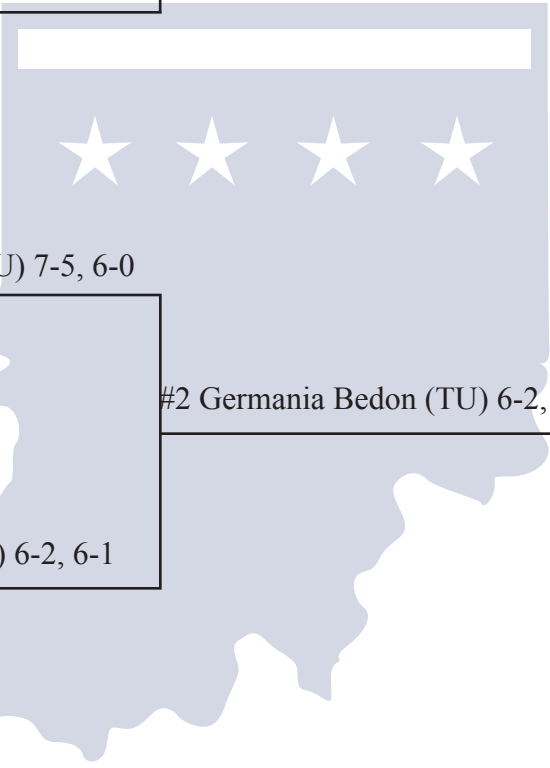

MCC Women's Tennis Tournament - 2009

#1 Singles

Thursday, Oct. 8

Friday, October 9

Saturday, October 10

#1 Paola Usina (Marian)

#8 Renee Shetterly (USF)

#4 Jessica Stolle (Grace)

#5 Lisa Massey (IWU)

#6 Carrie Edison (BC)

#3 Haley Neiderhiser (HU)

#7 Rachel Lanctot (GO)

#2 Germania Bedon (TU)

#1 Paola Usina (MU) 6-2, 6-1

#1 Paola Usina (MU) 6-2, 6-2

#4 Jessica Stolle (Grace) 6-3, 1-6, (10-7)