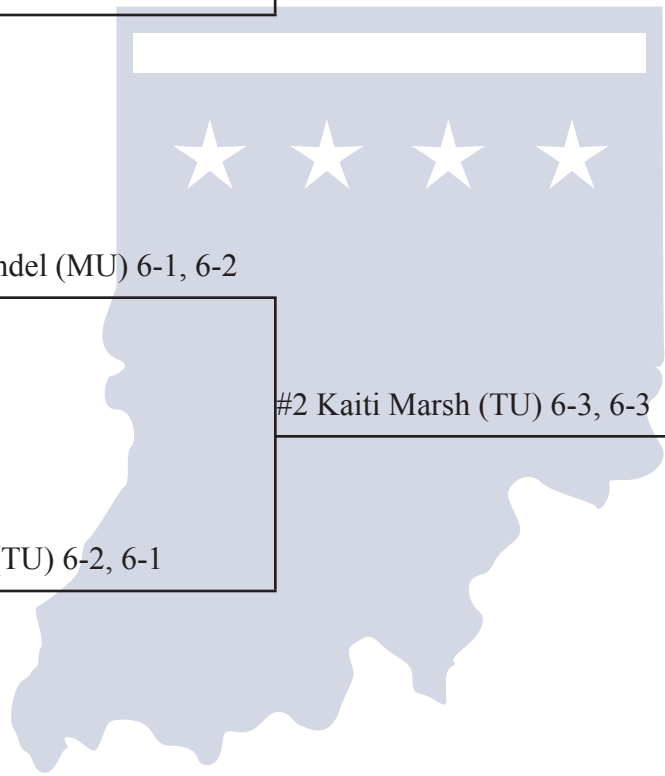

MCC Women's Tennis Tournament - 2009

#3 Singles

Thursday, Oct. 8

Friday, October 9

Saturday, October 10

#1 Eva Delk (IWU)

#8 Abbe Cox (USF)

#4 Janessa Jergensen (Grace)

#5 Rachel Kafader (SAU)

#6 Kelsey Mark (HU)

#3 Tiffany Schendel (MU)

#7 Alyssa Dewing (GO)

#2 Kaiti Marsh (TU)

#1 Eva Delk (IWU) 6-0, 6-0

#4 Janessa Jergensen (Grace) 6-3, 6-2

#3 Tiffany Schendel (MU) 6-1, 6-2

#2 Kaiti Marsh (TU) 6-2, 6-1

#1 Eva Delk (IWU) 6-1, 7-6 (5)

#1 Eva Delk (IWU) 6-3, 6-3

#2 Kaiti Marsh (TU) 6-3, 6-3