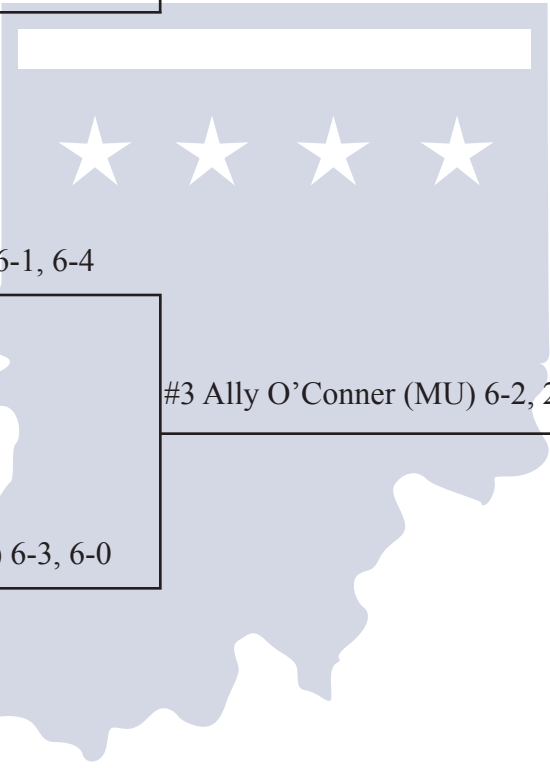

MCC Women's Tennis Tournament - 2009

#5 Singles

Thursday, Oct. 8

Friday, October 9

Saturday, October 10

#1 Courtney Kooyers (IWU)

#8 Rachel Anspach (USF)

#4 Erica Abel (HU)

#5 Chelsie Hostetler (SAU)

#6 Julia Horn (BC)

#3 Ally O'Conner (MU)

#7 Laura Krabill (GO)

#2 Kelli Hamstra (Grace)

#1 Courtney Kooyers (IWU) 6-0, 6-2

#4 Erica Abel (HU) 6-3, 6-3

#3 Ally O'Conner (MU) 6-1, 6-4

#2 Kelli Hamstra (Grace) 6-3, 6-0

#1 Courtney Kooyers (IWU) 6-2, 6-0

#3 Ally O'Conner (MU) 6-2, 2-6, 10-3

#1 Courtney Kooyers (IWU) 6-2, 6-1