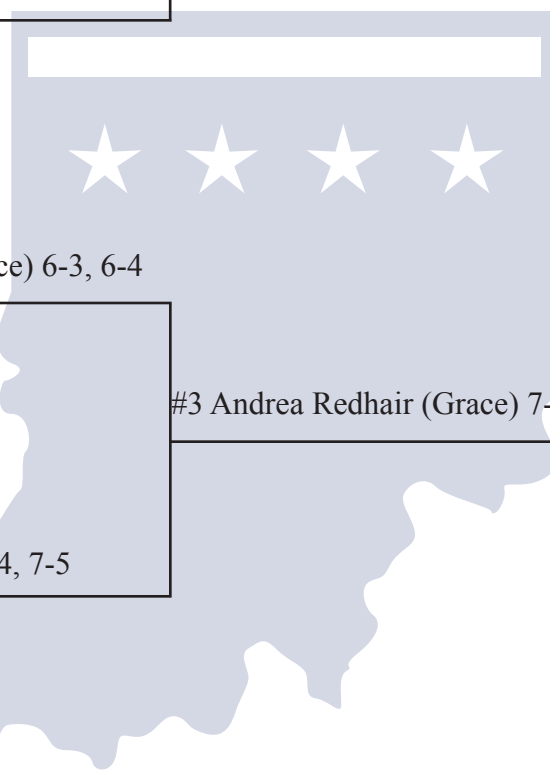

MCC Women's Tennis Tournament - 2009

#4 Singles

Thursday, Oct. 8

Friday, October 9

Saturday, October 10

#1 Sarah Billman (TU)

#8 Hannah Groff (GO)

#4 Lauren Wilson (IWU)

#5 Becca Kragt (SAU)

#6 Kristen Lahman (HU)

#3 Andrea Redhair (Grace)

#7 Sarah Cressman (BC)

#2 Maria Berry (MU)

#1 Sarah Billman (TU) 6-1, 6-1

#4 Lauren Wilson (IWU) 6-0, 6-1

#3 Andrea Redhair (Grace) 6-3, 6-4

#2 Maria Berry (MU) 6-4, 7-5

#4 Lauren Wilson (IWU) 6-1, 6-2

#3 Andrea Redhair (Grace) 7-6 (8), 6-4

#4 Lauren Wilson (IWU) 6-1, 6-2